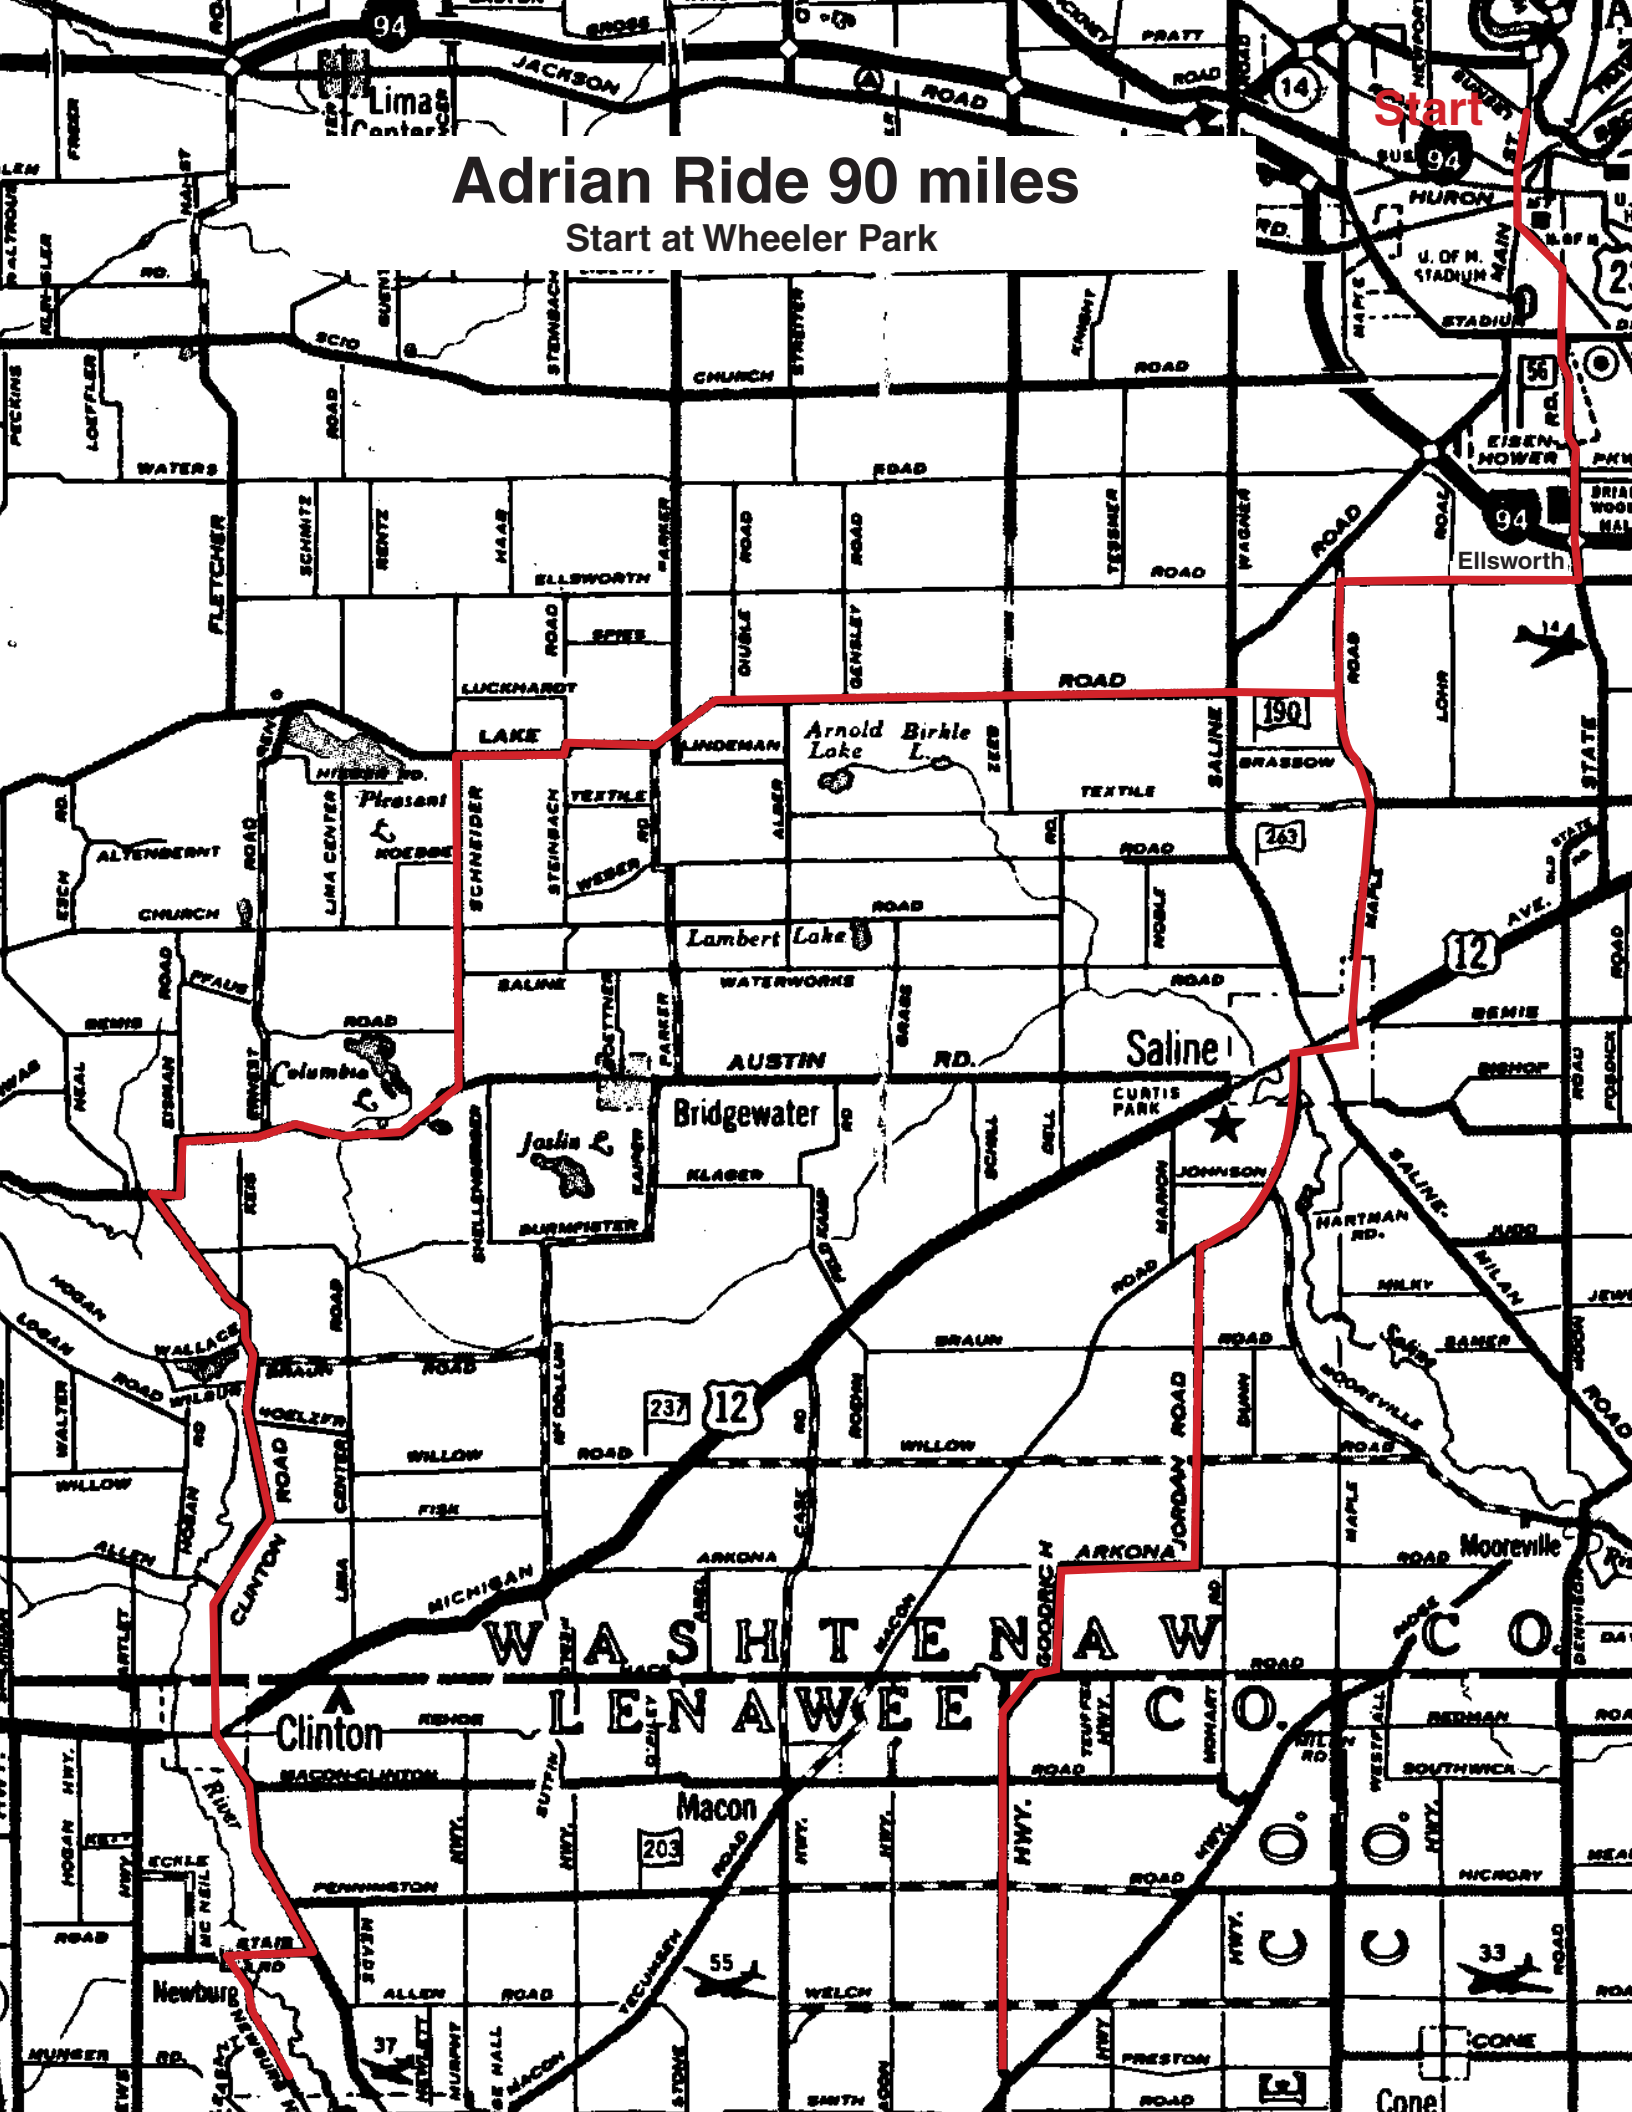

Adrian Ride 90 miles

Start at Wheeler Park

Adrian Ride 90 miles

Adrian Detail