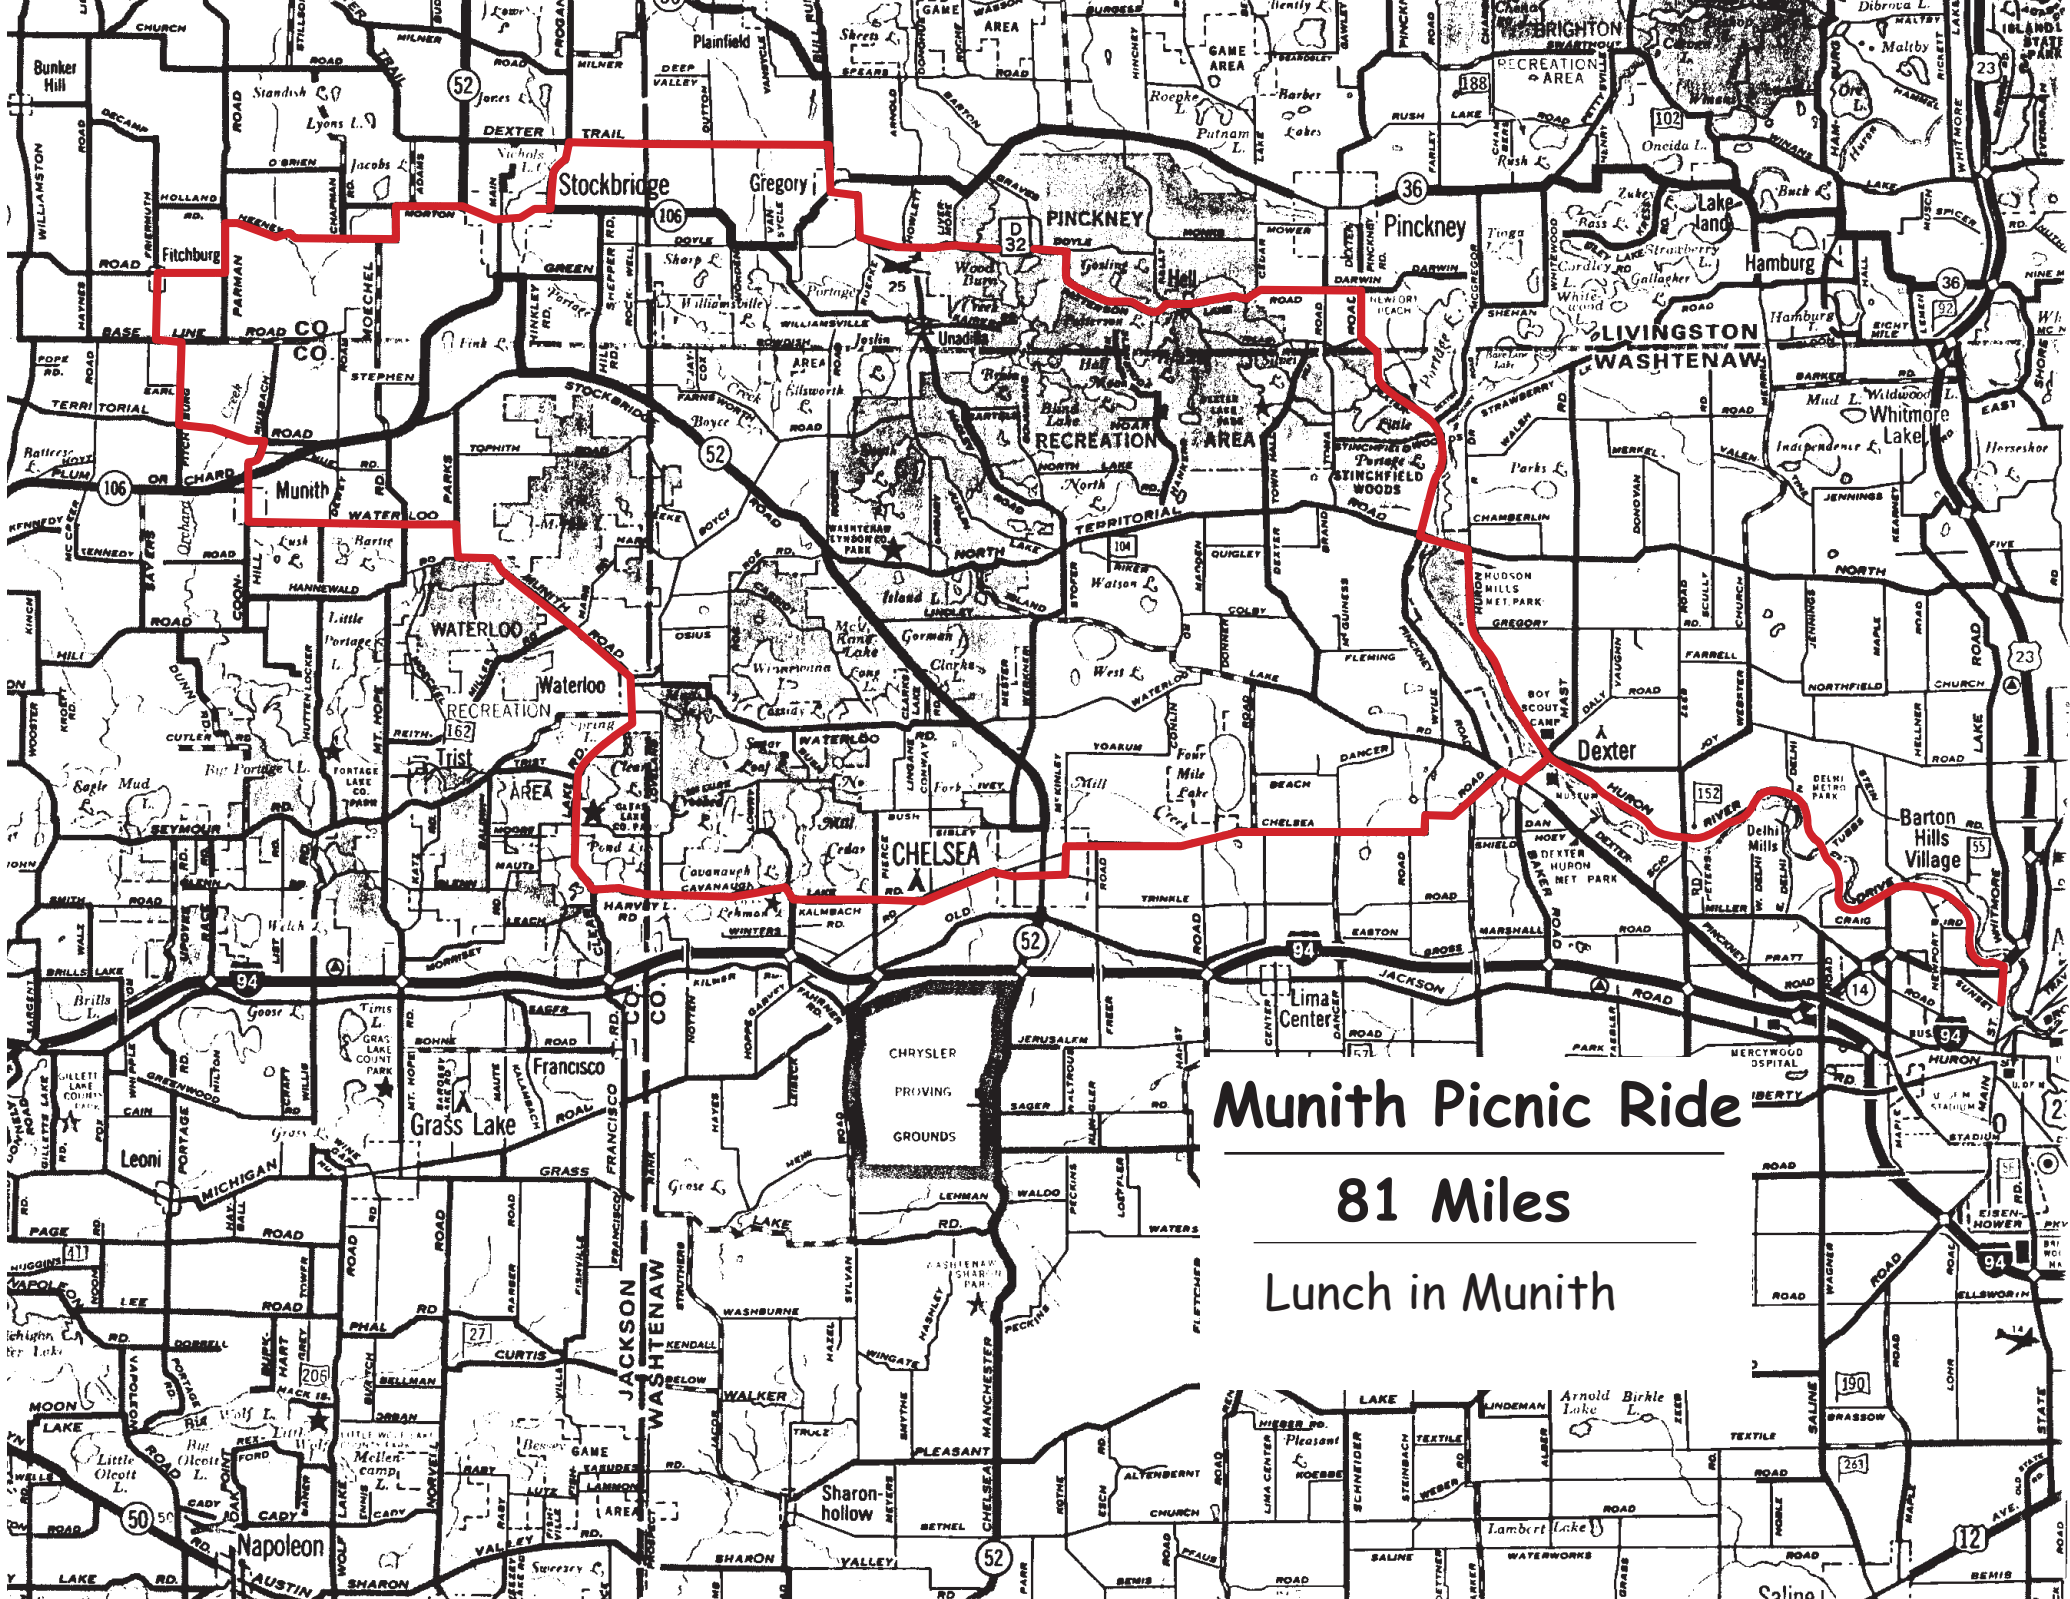

Munith Picnic Ride - 81 miles

Turn At

Start Summit St. - Wheeler Park Ann Arbor
R Main St.
L Huron River Dr.
S Huron River Dr. (Crossing Mast Rd. at DEXTER)
L North Territorial Rd.
R Dexter-Pinckney Rd.
L Darwin Rd. --- D-32
S Patterson Lake Rd. ---D-32
L Doyle Rd. --- D-32
S Doyle/Unadilla Rds. --- D-32
R Unadilla Rd. --- D-32
L Church St. --- D-32
R Gregory St. --- SR-106 (GREGORY)
S Gregory St. --- SR-36
L Dexter.Trail Rd.
L Main St./Clinton St.
R M-52 (Main St. STOCKBRIDGE)
L(Y) Morton Rd.
L Heeney Rd.
L Parman Rd.
R Fitchburg Rd. (E/W Fitchburg)
L Friermuth Rd.
L Baseline Rd.
R Fitchburg Rd. (N/S Fitchburg)
L Territorial Rd.
R Musbach Rd./Main St. (MUNITH)
L Waterloo-Munith Rd.
R Waterloo-Munith Rd. AT Parks Rd.
R(Y) Clear Lake Rd. (WATERLOO)
L Harvey Lake Rd.
S Cavanaugh Lake Rd.
R Cleveland St.
L Middle St. (CHELSEA)
L McKinley St.
R Railroad St./Dexter-Chelsea Rd.
R Main St. (DEXTER)
L Broad St.
R Huron St.
L Central St.
R Huron River Dr.
R Main St. (ANN ARBOR)
L Depot St. - Wheeler Park

Munith Picnic Ride

81 Miles

Lunch in Munith