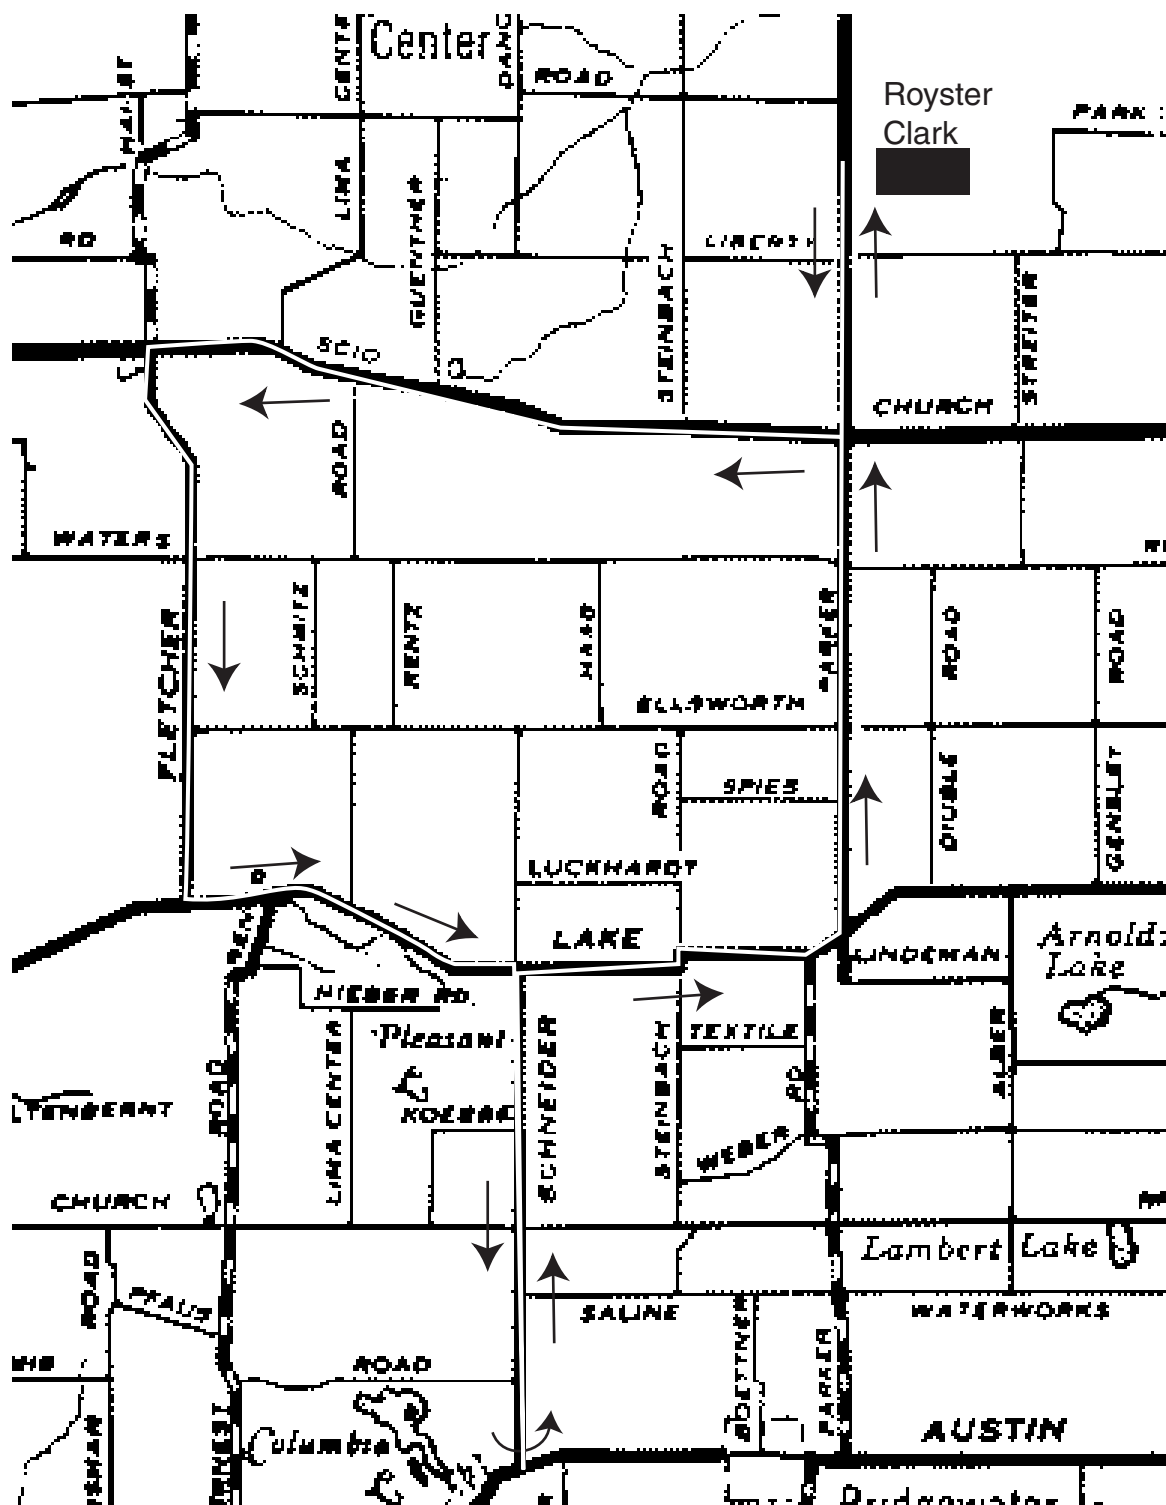

Country Roads bike ride

- From Royster Clark Building on Parker Road to Scio Church-----1.2 miles
- Turn right on Scio Church to Fletcher-----5.5 miles
- Turn left on Fletcher to Pleasant Lake-----9.0 miles
- Turn left on Pleasant Lake to Parker Back to Toyster Clark building-----18.0 miles
- Extension:
- Turn left on Pleasant Lake to Schneider
- Turn right on Schneider to Austin (3 miles one way)
- At Austin turn around and take Schneider back to Pleasant Lake
- Turn right on Pleasant Lake to Parker and return to Royster Clark on Parker.-24 miles