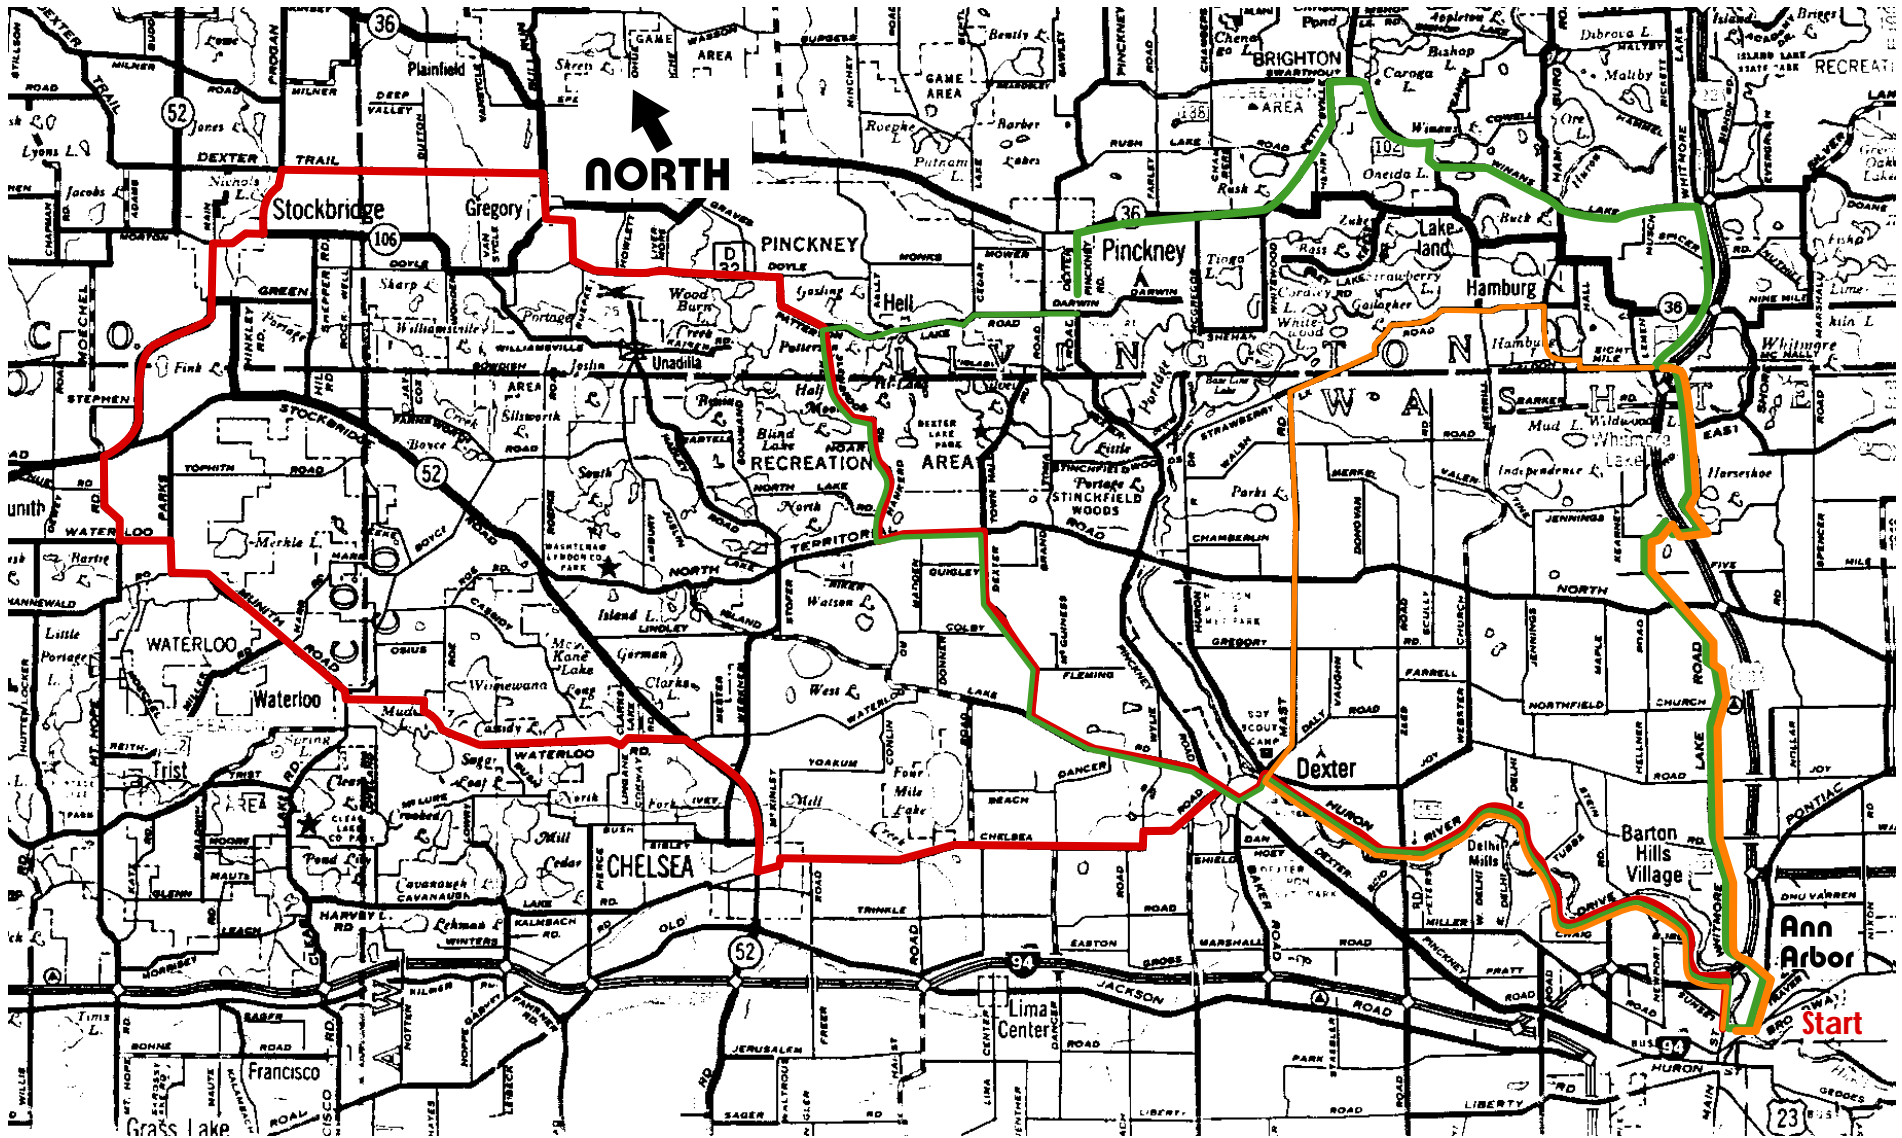

Earth Day Ride

- 70 mile route- Red
- 55 mile route- Green
- 36 mile route- Orange