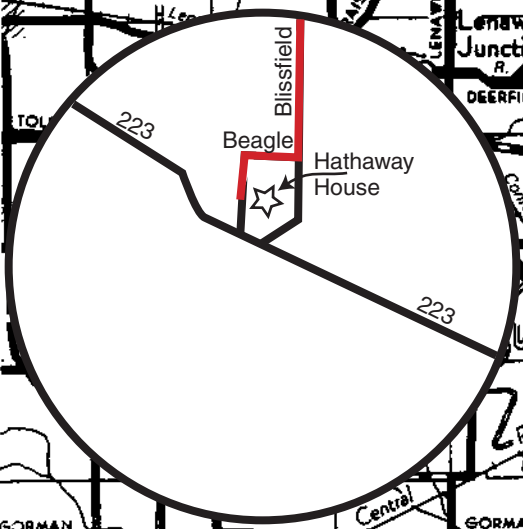

Hathaway House Clinton Start--'C' ride 40 Miles

Ann Arbor bicycle Touring Society
Map collection

T 5

T 6

To Monroe