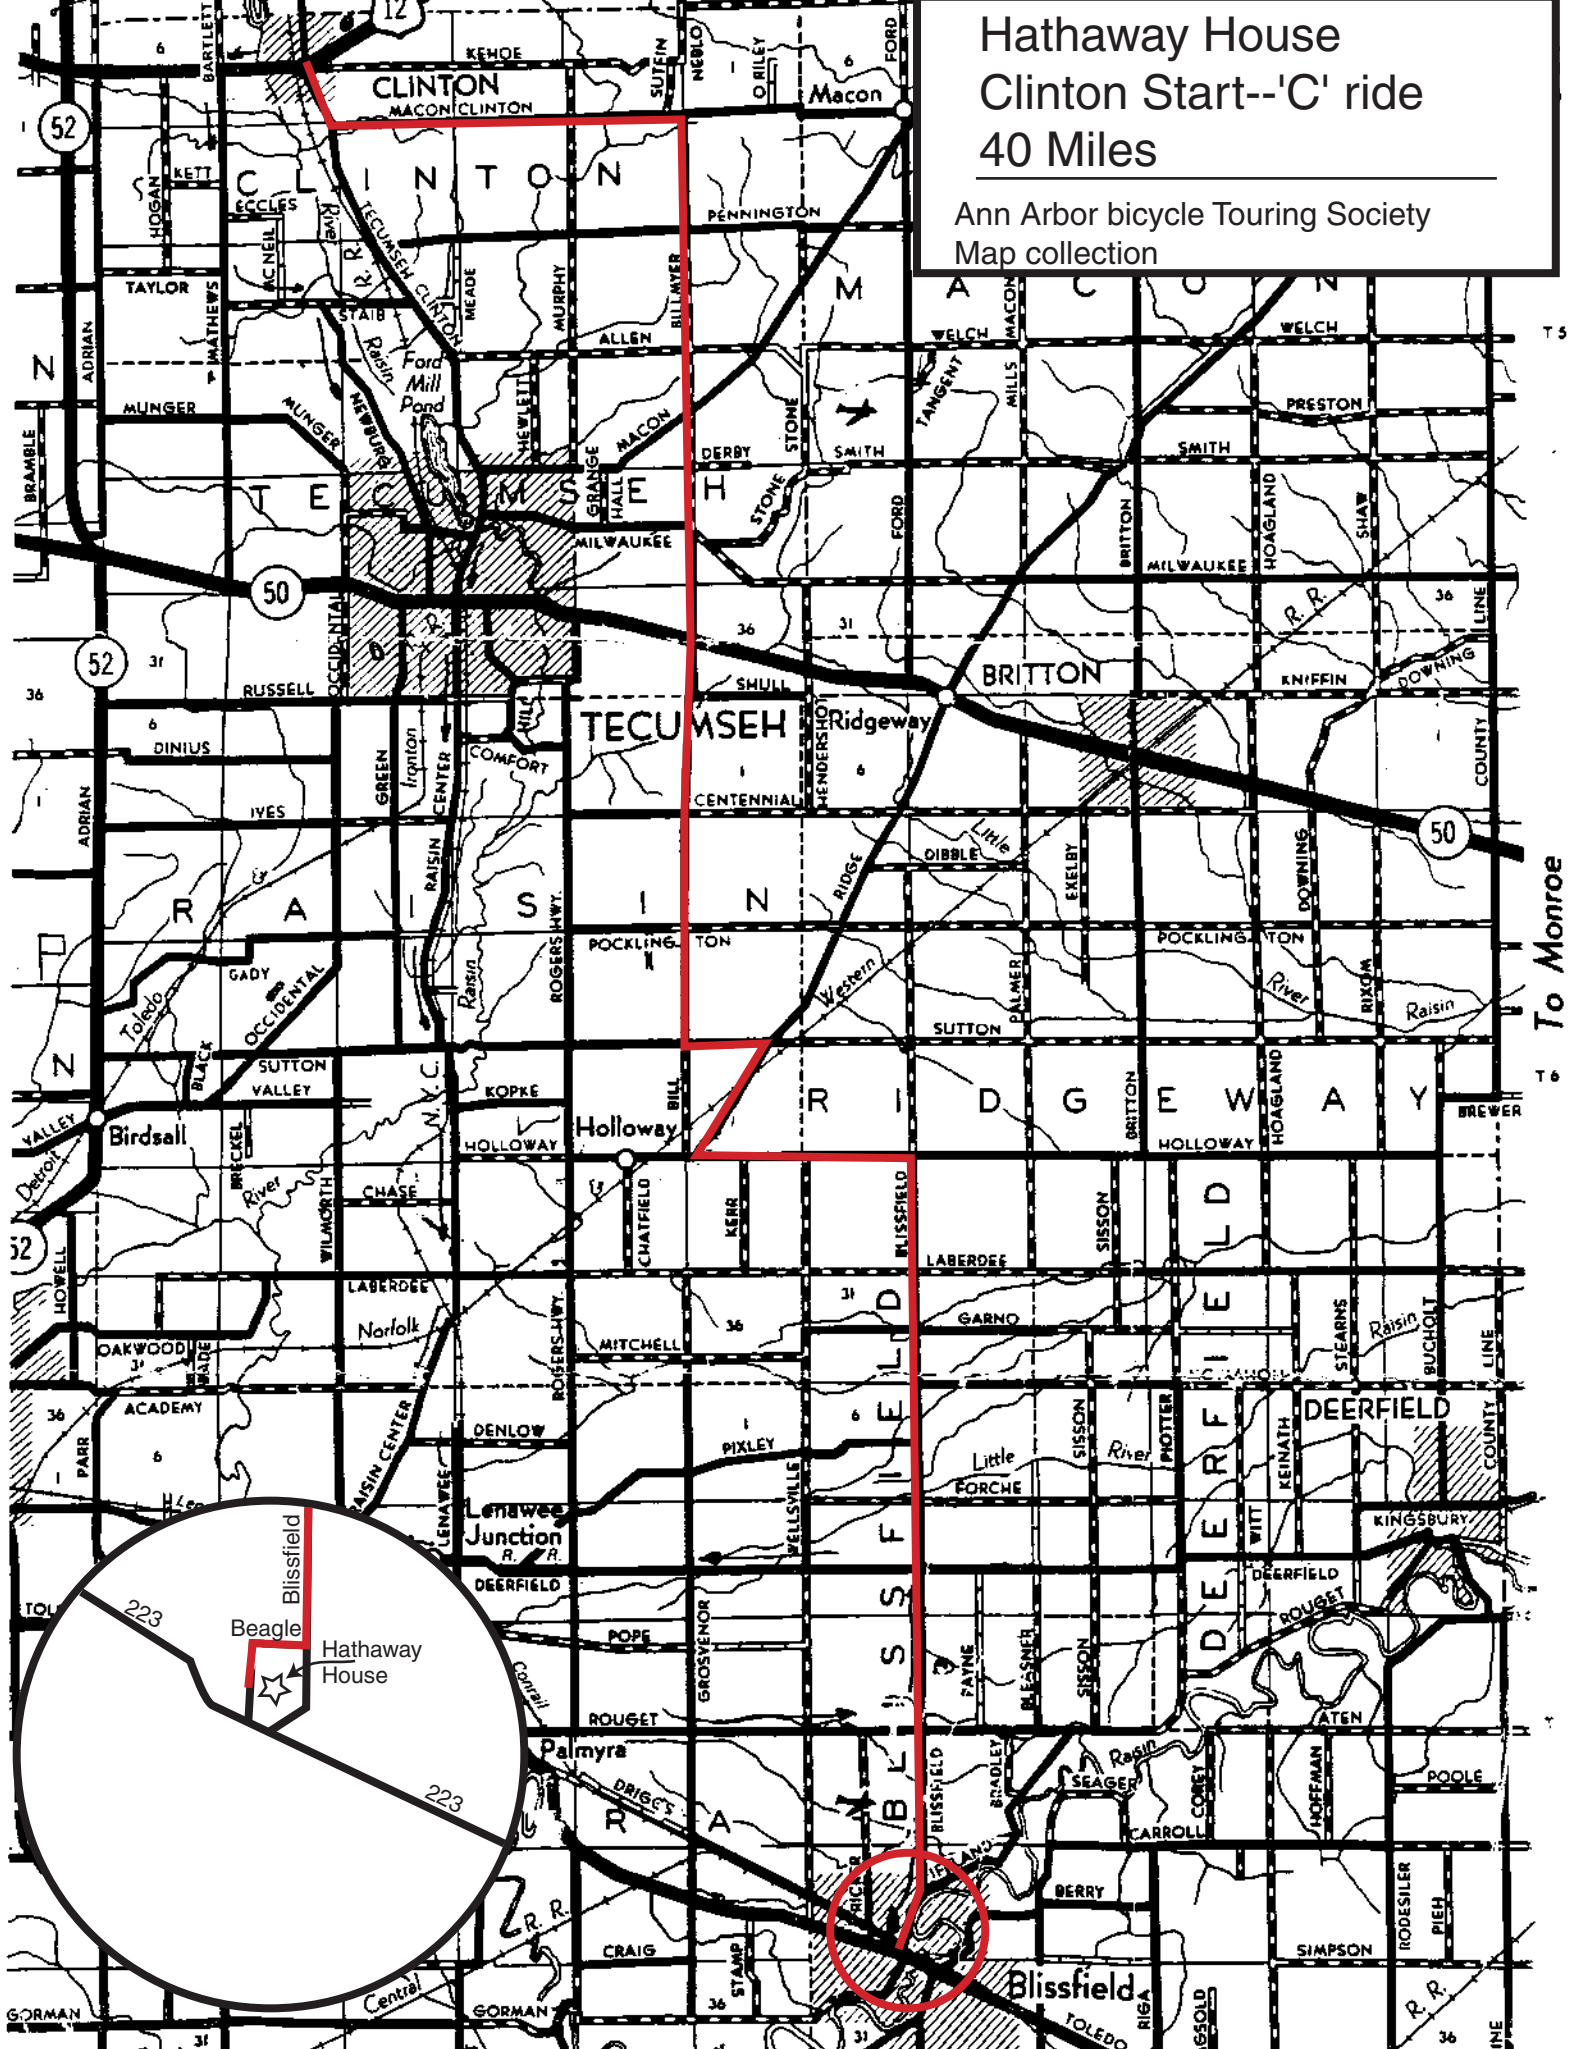

Hathaway House Clinton Start--'C' ride 40 Miles

Ann Arbor bicycle Touring Society
Map collection

T 5

T 6

To Monroe