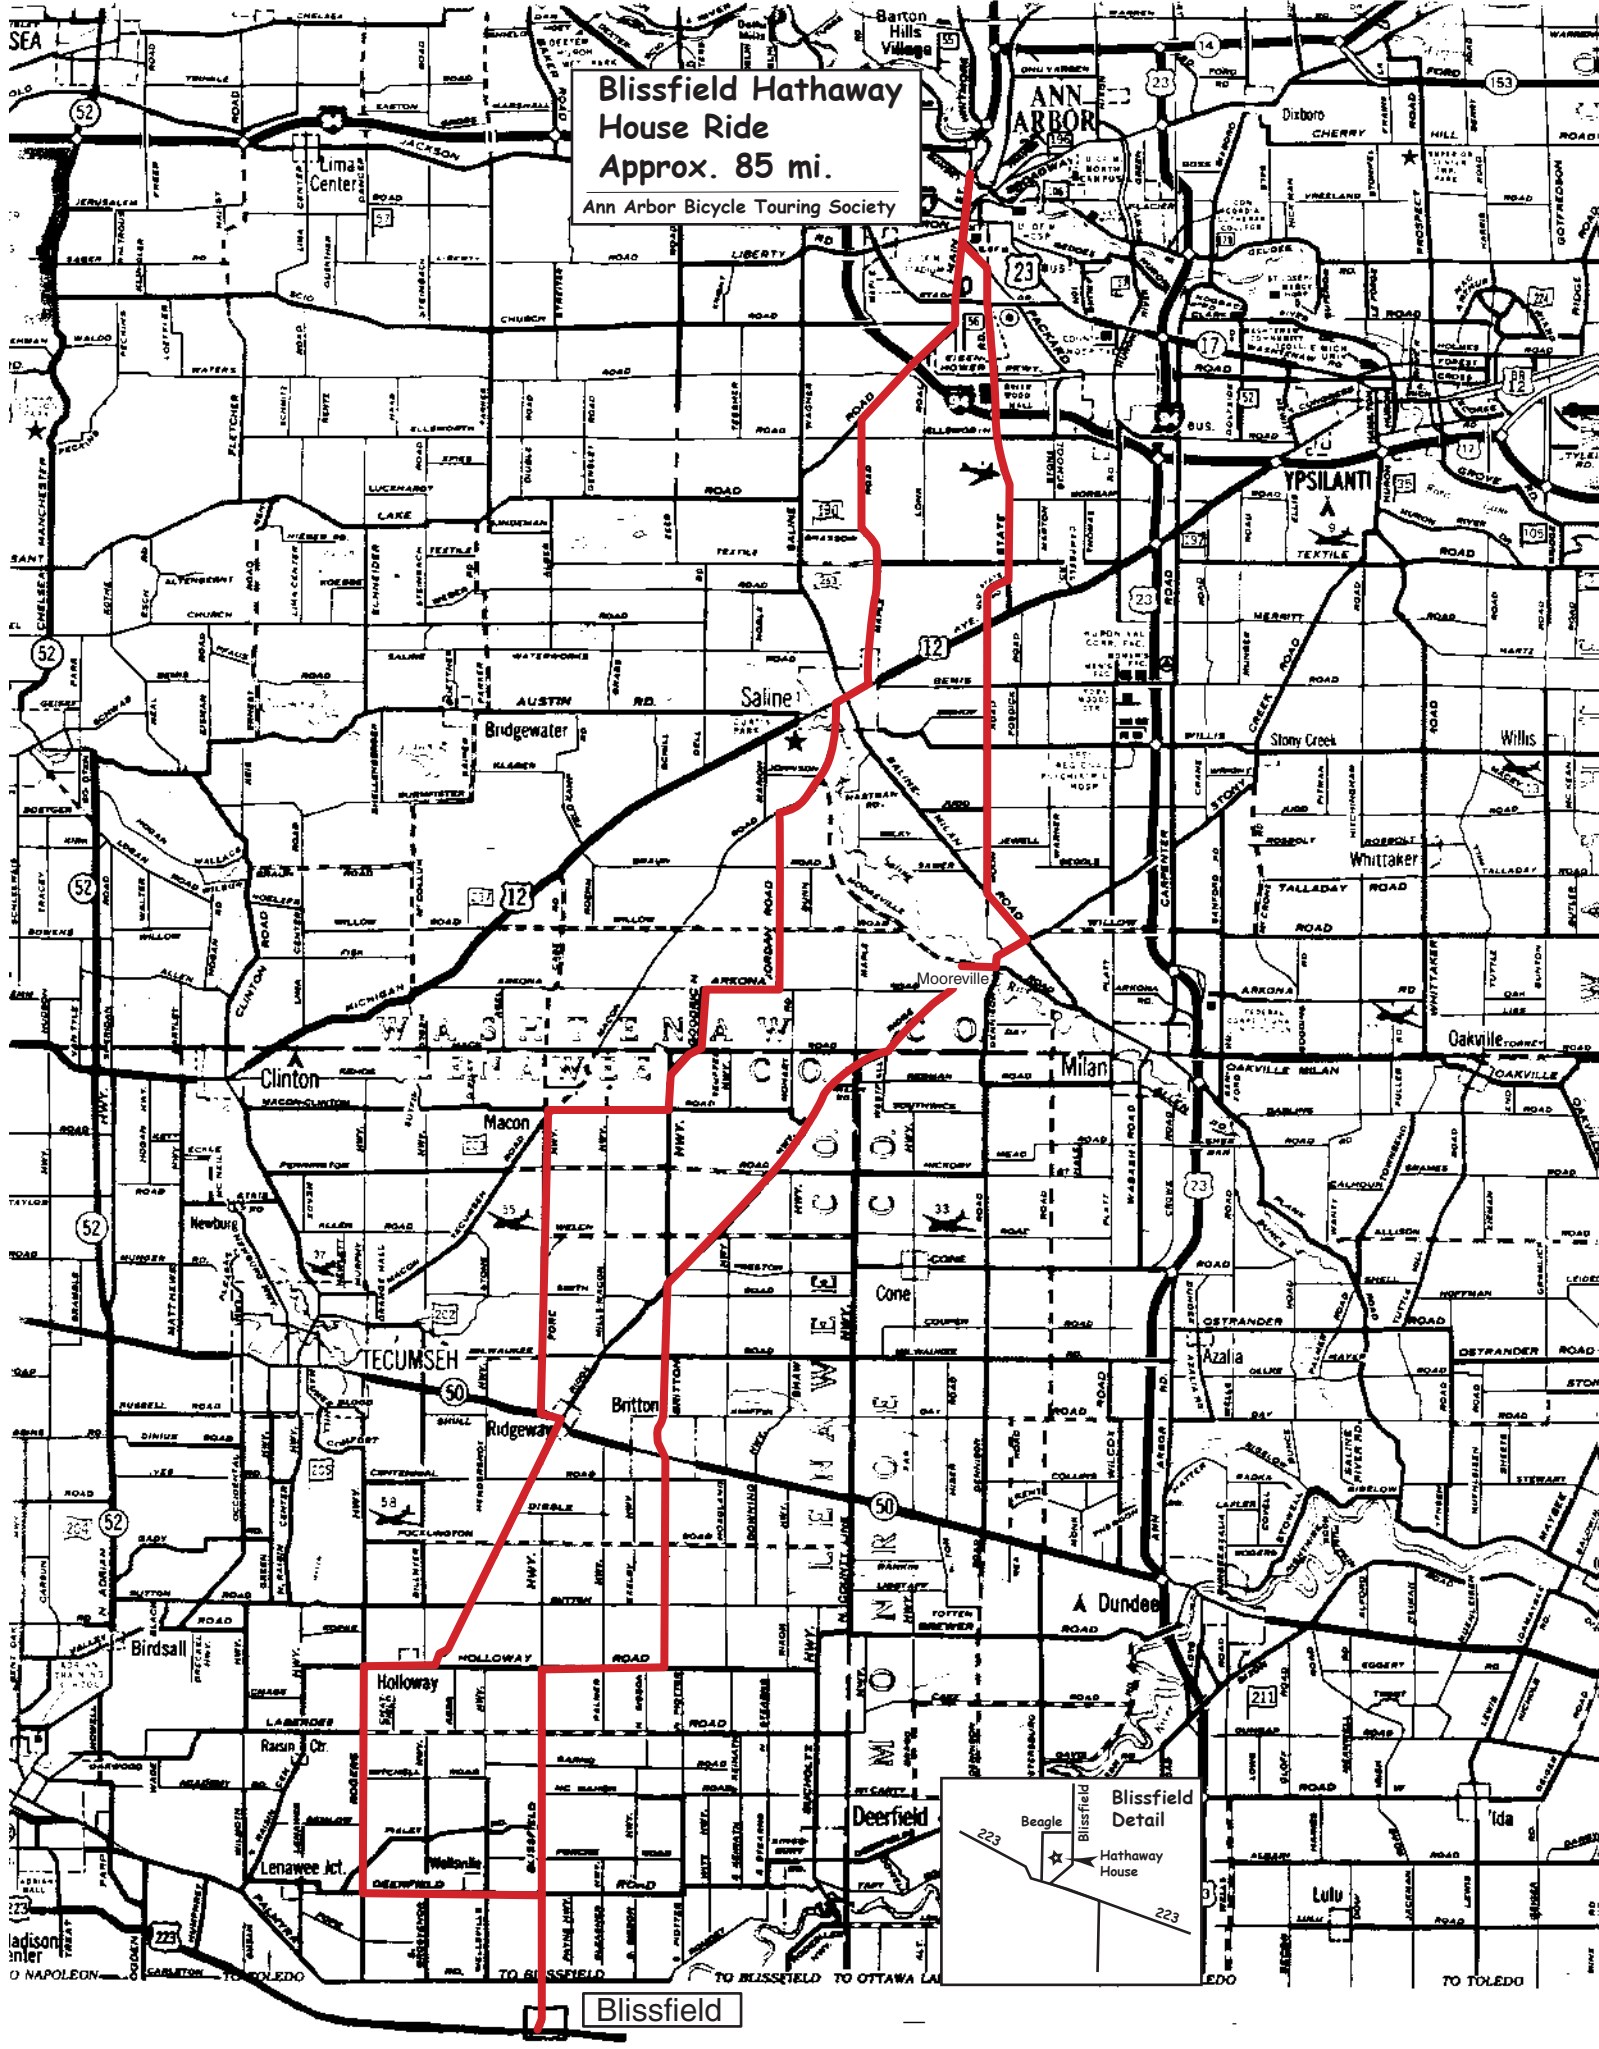

Blissfield Hathaway House Ride
Approx. 85 mi.
Ann Arbor Bicycle Touring Society

Blissfield Detail

This inset map shows a close-up of the Blissfield area. It features a star symbol indicating the location of the Hathaway House. The map shows the intersection of roads 23 and 50, and the location of the town of Blissfield. A scale bar is provided at the bottom of the inset.

Blissfield